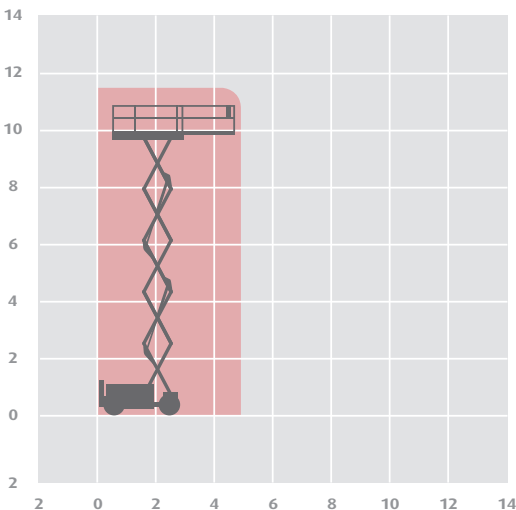

Working Height 11.8m

Closed Length	2.67m
Closed Height	2.45m
Stowed Height (guardrails lowered)	1.83m
Closed Width	1.73m
Platform Size	2.51m x 1.55m
Platform Length (deck extended)	3.96m
Max SWL	454kg
Weight	4115kg

Alternative machines

6832D
GS3369RT

Manufacturer

Genie

RT⁴

IPAF
3a

Working Envelope

11.8m

hirestation.co.uk

Please note that all technical information referred to in this document is intended for guidance purposes only and does not act as a replacement for the manufacturer's specification or equipment user guides which should be referred to prior to placing your order. No responsibility can be accepted in the event that this document contains any errors, omissions or data that is different from that in the manufacturer's specification or equipment user guides.