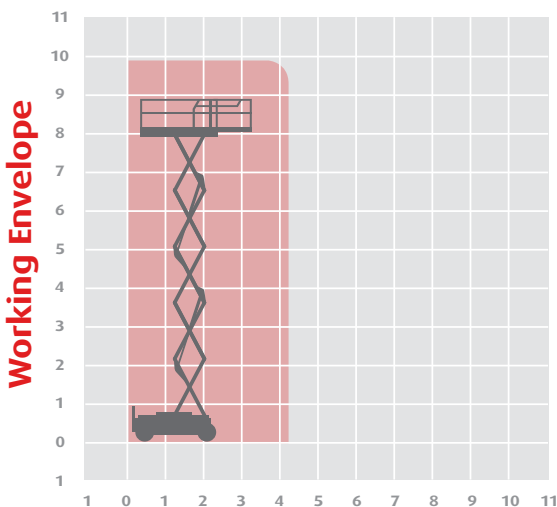

Working Height 9.92m

Closed Length	3.12m
Closed Height	2.37m
Stowed Height (guardrails lowered)	1.61m
Closed Width	1.72m
Platform Size	2.44m x 1.42m
Platform Length (deck extended)	3.94m
Max SWL	567kg
Weight	3305kg

Alternative machines

GS26D
GS26D-0

Manufacturer

Skyjack

hirestation.co.uk

Please note that all technical information referred to in this document is intended for guidance purposes only and does not act as a replacement for the manufacturer's specification or equipment user guides which should be referred to prior to placing your order. No responsibility can be accepted in the event that this document contains any errors, omissions or data that is different from that in the manufacturer's specification or equipment user guides.