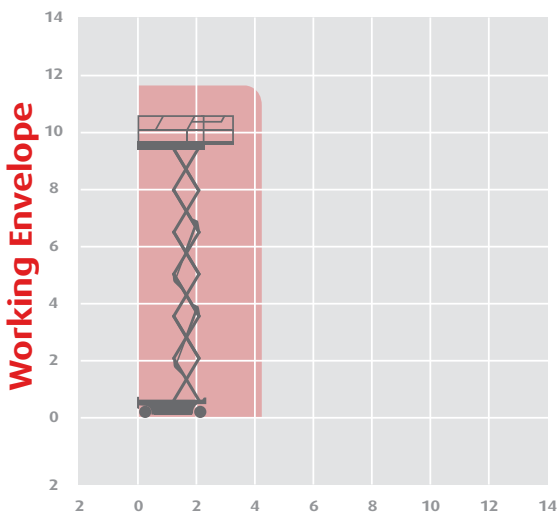

Alternative machines

GS32

Manufacturer

Skyjack

11.75m

hirestation.co.uk

Please note that all technical information referred to in this document is intended for guidance purposes only and does not act as a replacement for the manufacturer's specification or equipment user guides which should be referred to prior to placing your order. No responsibility can be accepted in the event that this document contains any errors, omissions or data that is different from that in the manufacturer's specification or equipment user guides.