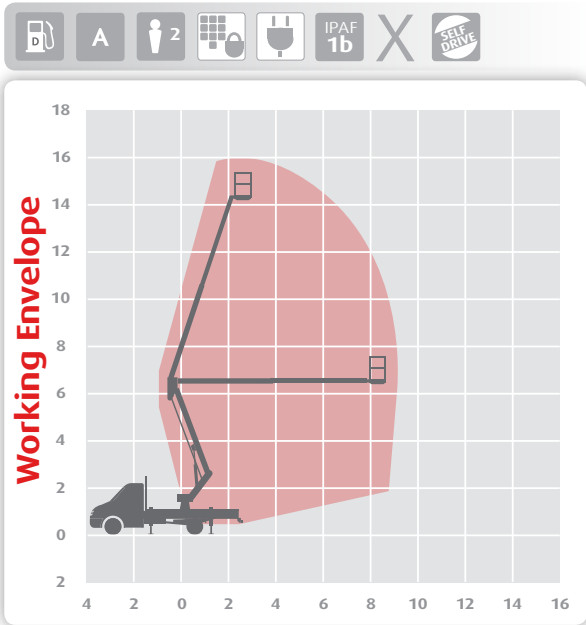

Working Height **16.2m** Outreach **8.9m**

Max Reach Below 0m	n/a
Overall Travel Length	6.6m
Overall Travel Height	3.27m
Overall Travel Width	2.2m
Platform Cage Size	1.4m x 0.8m
Max SWL	200kg
Gross Vehicle Weight	6500kg
Operational Full Width	2.4m
Minimum Operational Width	2.4m
Point Load Front / Rear	45kN/45kN

Alternative machines

T20C

Manufacturer

Niftylift

hirestation.co.uk

Please note that all technical information referred to in this document is intended for guidance purposes only and does not act as a replacement for the manufacturer's specification or equipment user guides which should be referred to prior to placing your order. No responsibility can be accepted in the event that this document contains any errors, omissions or data that is different from that in the manufacturer's specification or equipment user guides.