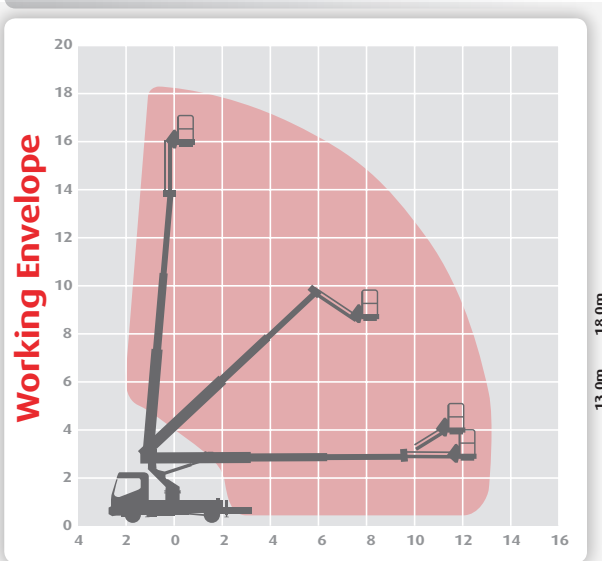

Working Height **18.0m** Horizontal Outreach **13.0m**

Closed Length	7.0m
Closed Height	3.0m
Closed Width	2.3m
Platform Size	1.4 x 0.73m
Max SWL	230kg
Weight	3500kg
Operational Full Width	3.6m
Spare Payload	n/a
Point Load Front/Rear	28kN/28kN

Alternative machines

T18AS5
T18A

Manufacturer

Ascendant

hirestation.co.uk

Please note that all technical information referred to in this document is intended for guidance purposes only and does not act as a replacement for the manufacturer's specification or equipment user guides which should be referred to prior to placing your order. No responsibility can be accepted in the event that this document contains any errors, omissions or data that is different from that in the manufacturer's specification or equipment user guides.