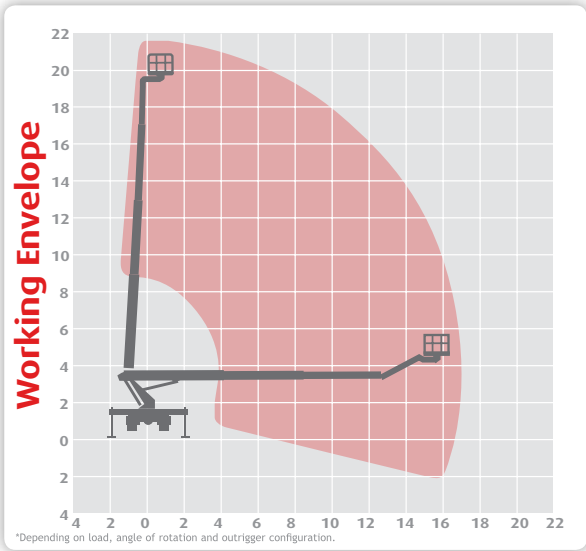

Working Height 22.0m Outreach 17.5m

Max Reach Below 0m	n/a
Overall Travel Length	9.2m
Overall Travel Height	3.5m
Overall Travel Width	2.4m
Platform Cage Size	1.8m x 1.1m
Max SWL*	280kg
Gross Vehicle Weight	7500kg
Operational Full Width	4.5m
Minimum Operational Width	2.5m
Point Load Front / Rear	60kN/60kN

Alternative machines

T22GS
T22GSH

Manufacturer

Ascendant

17.5m 22.0m

hirestation.co.uk

Please note that all technical information referred to in this document is intended for guidance purposes only and does not act as a replacement for the manufacturer's specification or equipment user guides which should be referred to prior to placing your order. No responsibility can be accepted in the event that this document contains any errors, omissions or data that is different from that in the manufacturer's specification or equipment user guides.