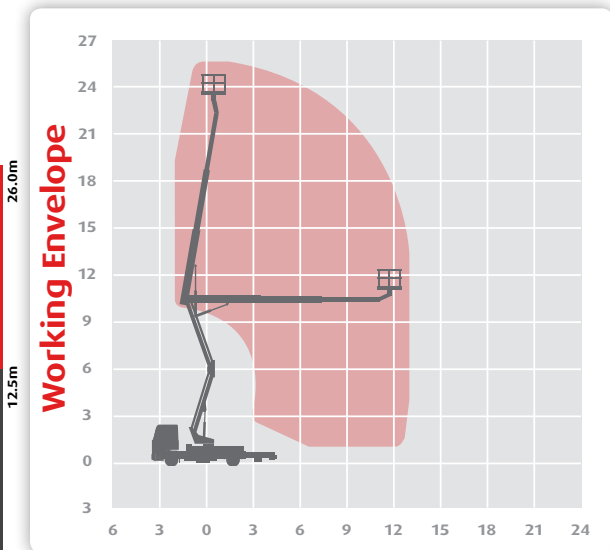

Working Height 26.0m Outreach 12.5m

Max Reach Below 0m	n/a
Overall Travel Length	7.45m
Overall Travel Height	3.4m
Overall Travel Width	2.6m
Platform Cage Size	1.4m x 0.7m
Max SWL	200kg
Gross Vehicle Weight	7500kg
Operational Full Width	3.12m
Minimum Operational Width	3.12m
Point Load Front / Rear	80kN/80kN

Alternative machines

T27R

Manufacturer

CTE

hirestation.co.uk

Please note that all technical information referred to in this document is intended for guidance purposes only and does not act as a replacement for the manufacturer's specification or equipment user guides which should be referred to prior to placing your order. No responsibility can be accepted in the event that this document contains any errors, omissions or data that is different from that in the manufacturer's specification or equipment user guides.