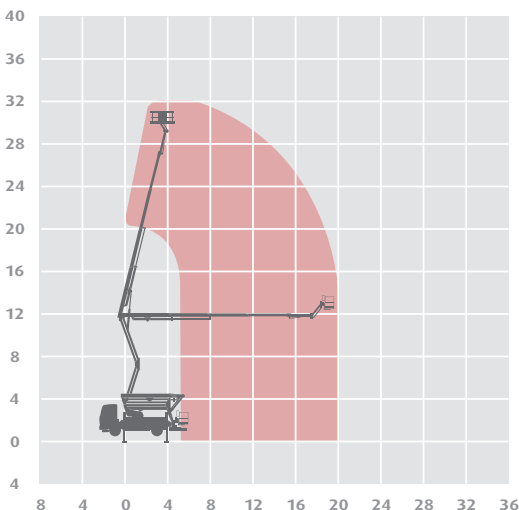

## Working Height 32.0m Outreach 20.0m

Max Reach Below 0m	n/a
Overall Travel Length	8.4m
Overall Travel Height	3.84m
Overall Travel Width	2.5m
Platform Cage Size	2.4m x 0.8m
Max SWL	280kg
Gross Vehicle Weight	17520kg
Operational Full Width	3.75m
Minimum Operational Width	3.75m
Point Load Front / Rear	140kN/140kN

### Alternative machines

T30W  
T34B

### Manufacturer

CTE

32.0m  
20.0m

Working Envelope

[hirestation.co.uk](http://hirestation.co.uk)

Please note that all technical information referred to in this document is intended for guidance purposes only and does not act as a replacement for the manufacturer's specification or equipment user guides which should be referred to prior to placing your order. No responsibility can be accepted in the event that this document contains any errors, omissions or data that is different from that in the manufacturer's specification or equipment user guides.