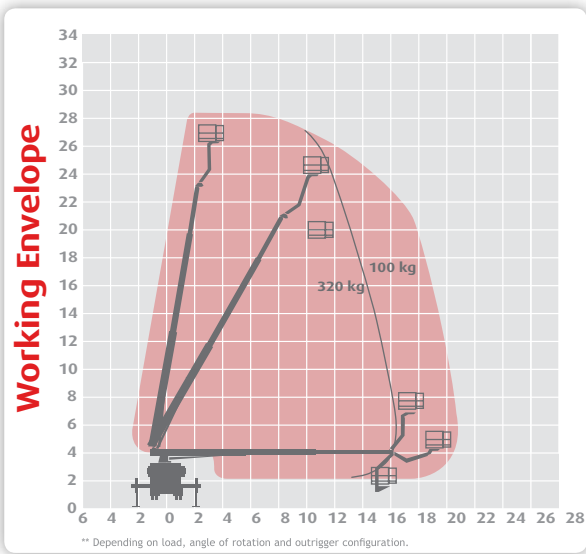

Working Height 28.0m
Outreach** 21.3m^(100kg)

Max Horiz. Outreach (full SWL)	16.0m
Max Reach Below 0m	n/a
Overall Travel Length	8.12m
Overall Travel Height	3.8m
Overall Travel Width	2.5m
Platform Cage Size	1.7m x 0.86m
Max SWL	320kg
Gross Vehicle Weight	11000kg
Operational Full Width	3.8m
Minimum Operational Width	2.5m
Point Load Front / Rear	110kN/50kN

Alternative machines

T26CX
T26KX

Manufacturer

Ruthman

** Depending on load, angle of rotation and outrigger configuration.

hirestation.co.uk

Please note that all technical information referred to in this document is intended for guidance purposes only and does not act as a replacement for the manufacturer's specification or equipment user guides which should be referred to prior to placing your order. No responsibility can be accepted in the event that this document contains any errors, omissions or data that is different from that in the manufacturer's specification or equipment user guides.