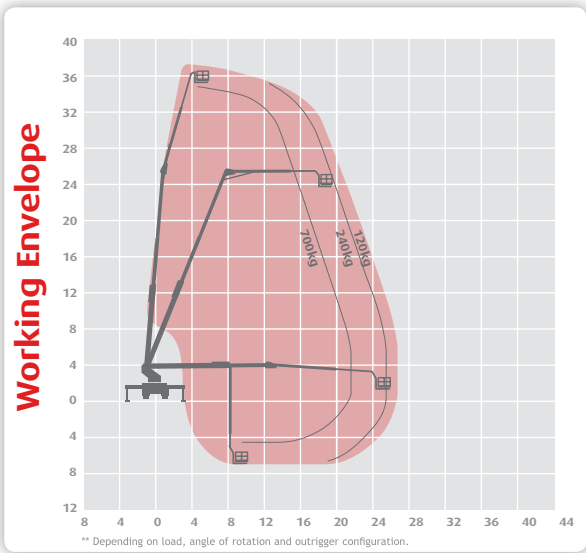

Working Height **37.0m**
Outreach** **26.0m**(120kg)

Max Horiz. Outreach (full SWL)	21.0m
Max Reach Below 0m	6.5m
Overall Travel Length	10.0m
Overall Travel Height	3.6m
Overall Travel Width	2.5m
Platform Cage Size	2.3m x 1.05m
Max SWL	700kg
Gross Vehicle Weight	18000kg
Operational Full Width	6.2m
Minimum Operational Width	2.8m
Point Load Front / Rear	150kN/150kN

Alternative machines

T37R

Manufacturer

Bronto

37.0m

26.0m

hirestation.co.uk

Please note that all technical information referred to in this document is intended for guidance purposes only and does not act as a replacement for the manufacturer's specification or equipment user guides which should be referred to prior to placing your order. No responsibility can be accepted in the event that this document contains any errors, omissions or data that is different from that in the manufacturer's specification or equipment user guides.